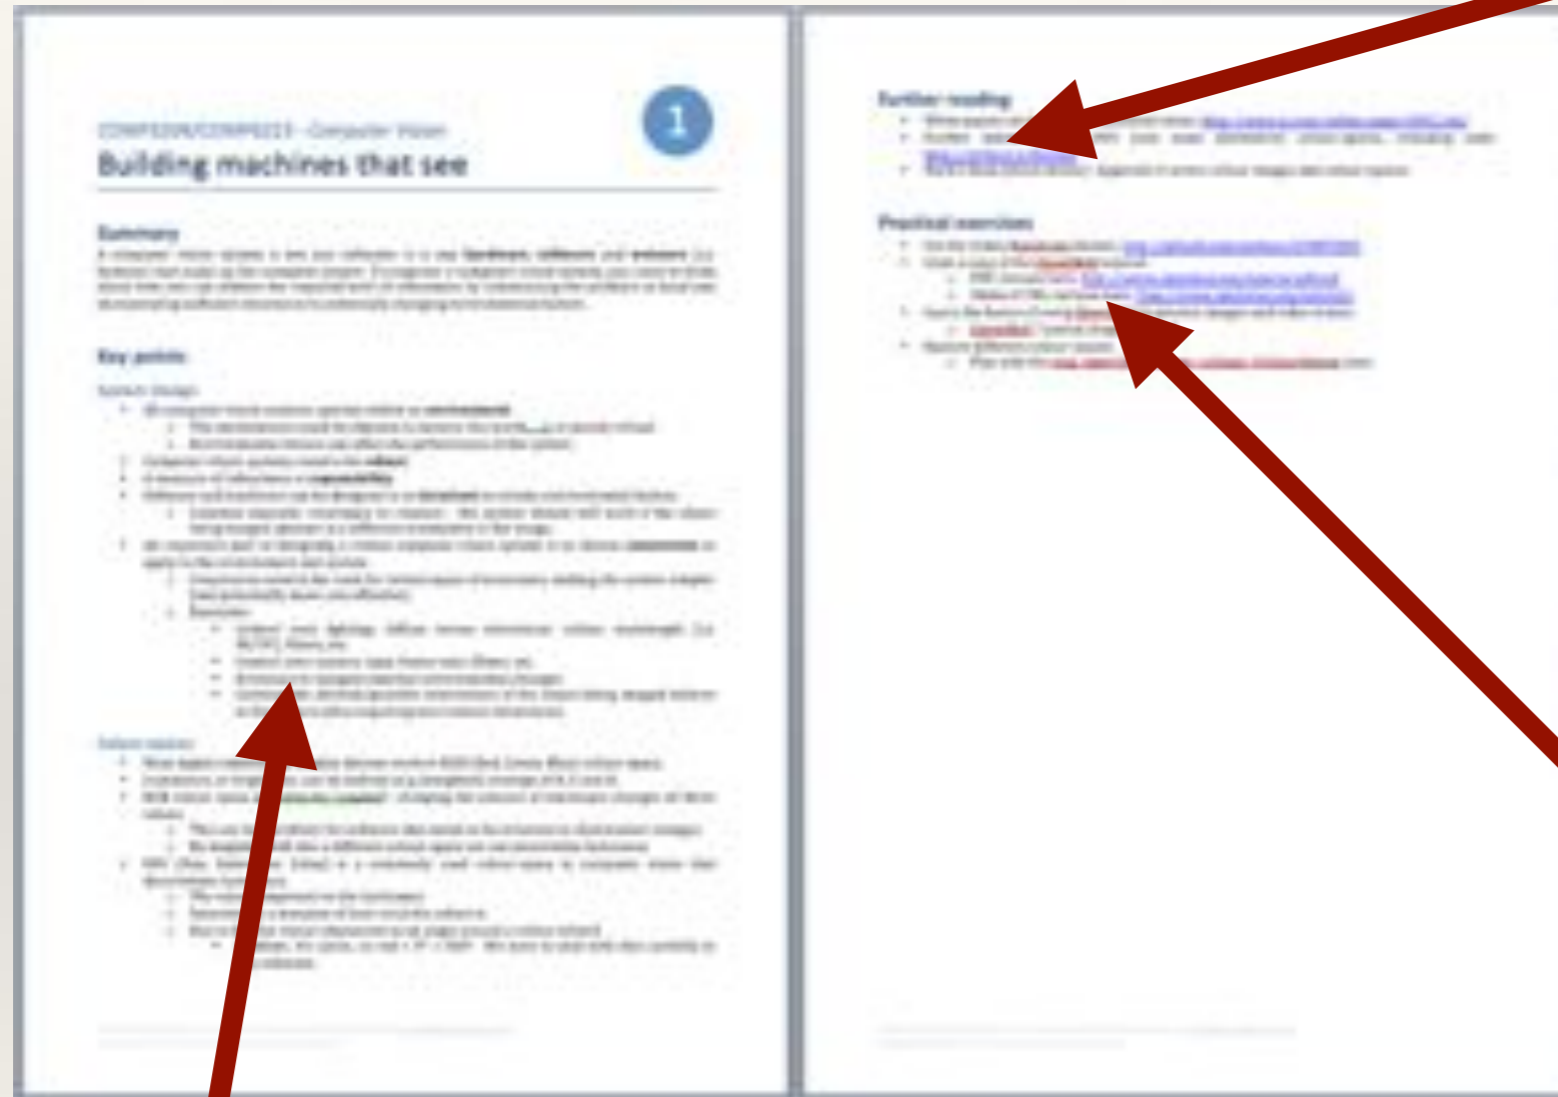

Handouts

Further reading pointers

Key learning points

Practical programming exercises to try at home covering the techniques discussed in the lecture